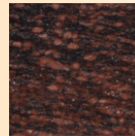

Regal Black

Himalayan Blue

Bahama Blue

Tan Brown

Shiva Gold

Cats Eye

Multi Red

Email: elangovan@sunshineconsortium.in